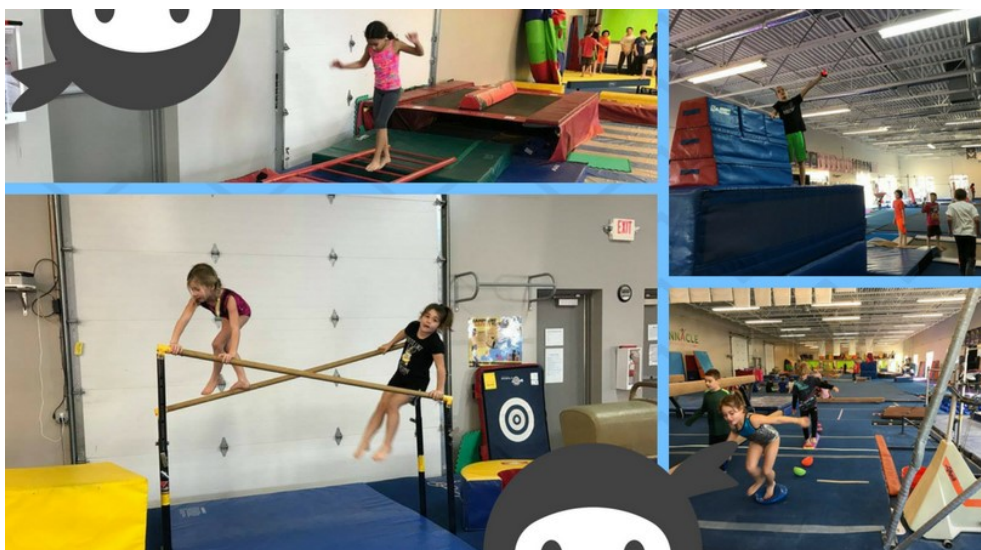

913-422-0161 * pinngym@gmail.com * www.pinngym.com